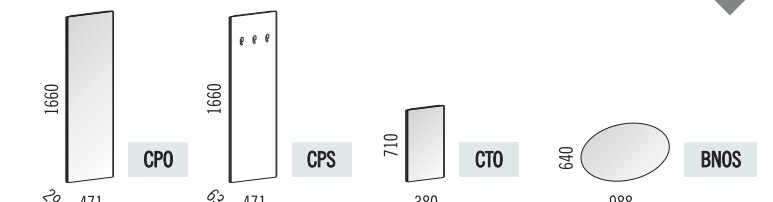

STENE IN OGLEDALA • OBLOGE I OGLEDALA • WALL ELEMENTS AND MIRRORS

CPO CPS CTO BNOS

Pridržujemo si pravico do tehničnih sprememb. • Pridržavamo pravo tehničkih izmjena. • Alples reserves the right to change items. Furniture design: Marjana Rejc, Design: Arhivna d.o.o., Print: Sinet d.o.o.